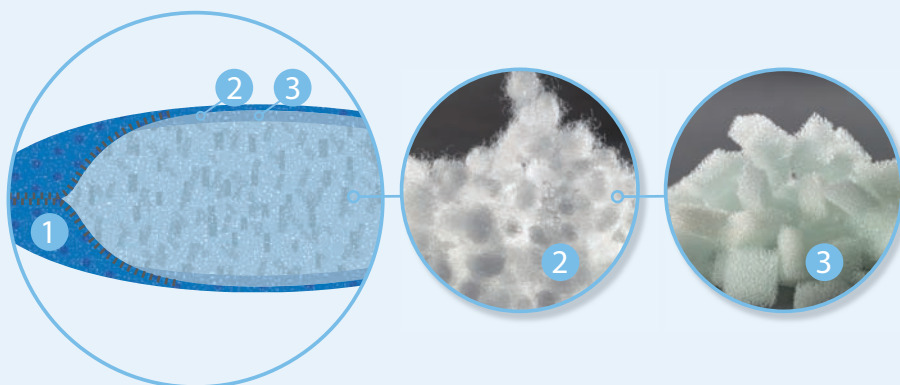

## Dreamlike pillow with combi-filling

Dimensions: • 80 x 40 cm

Filling: • Combined with first-class fibreballs and foamsticks to achieve restoring and endurance  
• Well suitable for allergic persons and ventral sleepers

Cover: • High quality cover, very soft and comfortable  
• Entire pillow washable at up to 60°C

1 First class soft cover

2 Fibreballs

3 Foamsticks